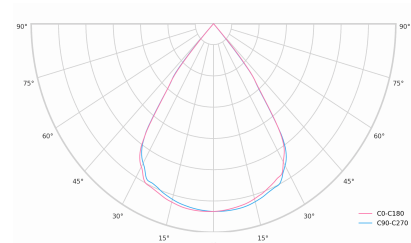

Light distribution