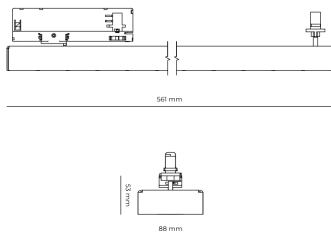

### Product technical data

<b>Mains voltage</b>	220 - 240V AC, 50/60Hz	<b>Ripple</b>	5 %
<b>Connection method</b>	3-phase track adapter	<b>Inrush current</b>	7 A
<b>Dimming type</b>	Non-dimmable	<b>Inrush time</b>	28 µs
<b>IP rating</b>	20	<b>Optical system</b>	Lenses
<b>Protection class</b>	II	<b>Optical part material</b>	PMMA
<b>Ambient temperature</b>	0 to +25 °C	<b>Housing material</b>	Aluminium
<b>Light source</b>	LED	<b>Surface finish</b>	Powder coated
<b>Colour temperature</b>	4000k	<b>Width</b>	44.00 cm
<b>Color rendering index</b>	90	<b>Height</b>	53.00 cm
<b>Rated luminous flux</b>	2,790 lm	<b>Length</b>	1,122.00 cm
<b>Connected load</b>	22.72 W	<b>Weight</b>	2.80 kg
<b>Luminous efficacy</b>	122.8 lm/W	<b>Service lifetime (L80 B10)</b>	50 000 h
		<b>Warranty</b>	5 years

### Dimensions