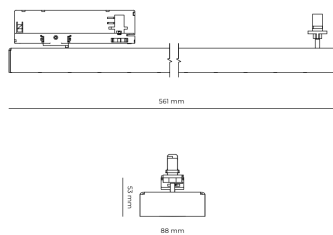

LED 220-240 V IP20    UGR < 19 CCT 3000 k CRI 90+

Product technical data

| | | | |
|-----------------------|------------------------|----------------------------|---------------|
| Mains voltage | 220 - 240V AC, 50/60Hz | Ripple | 5 % |
| Connection method | 3-phase track adapter | Inrush current | 7 A |
| Dimming type | Non-dimmable | Inrush time | 28 μs |
| IP rating | 20 | Optical system | Lenses |
| Protection class | II | Optical part material | PMMA |
| Ambient temperature | 0 to +25 °C | Housing material | Aluminium |
| Light source | LED | Surface finish | Powder coated |
| Colour temperature | 3000k | Width | 44.00 cm |
| Color rendering index | 90 | Height | 53.00 cm |
| Rated luminous flux | 2,362 lm | Length | 1,122.00 cm |
| Connected load | 22.72 W | Weight | 2.80 kg |
| Luminous efficacy | 104.0 lm/W | Service lifetime (L80 B10) | 50 000 h |
| | | Warranty | 5 years |

Dimensions

Light distribution