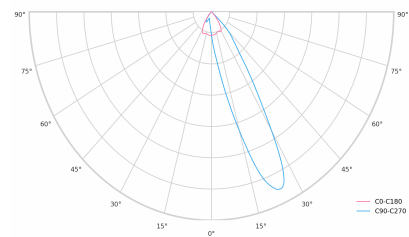

Light distribution