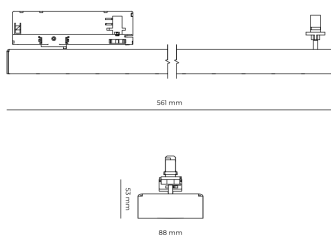

LED 220-240 V IP20    UGR < 19 CCT 4000 k CRI 80+

Product technical data

Mains voltage	220 - 240V AC, 50/60Hz	Ripple	5 %
Connection method	3-phase track adapter	Inrush current	7 A
Dimming type	Non-dimmable	Inrush time	28 μs
IP rating	20	Optical system	Lenses
Protection class	II	Optical part material	PMMA
Ambient temperature	0 to +25 °C	Housing material	Aluminium
Light source	LED	Surface finish	Powder coated
Colour temperature	4000k	Service lifetime (L80 B10)	50 000 h
Color rendering index	80	Warranty	5 years
Rated luminous flux	5,538 lm		
Connected load	42.60 W		
Luminous efficacy	130.0 lm/W		

Dimensions

Light distribution