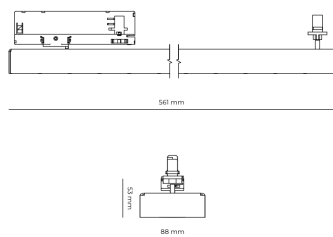

### Product technical data

Mains voltage	220 - 240V AC, 50/60Hz	Ripple	3 %
Connection method	3-phase track adapter	DALI address	1
Dimming type	DALI	Standby power	0.25 W
IP rating	20	Inrush current	18 A
Protection class	II	Inrush time	104 µs
Ambient temperature	0 to +25 °C	Optical system	Lenses
Light source	LED	Optical part material	PMMA
Colour temperature	4000k	Housing material	Aluminium
Color rendering index	80	Surface finish	Powder coated
Rated luminous flux	3,582 lm	Width	44.00 cm
Connected load	26.96 W	Height	53.00 cm
Luminous efficacy	132.9 lm/W	Length	1,122.00 cm
		Weight	2.80 kg
		Service lifetime (L80 B10)	50 000 h
		Warranty	5 years

### Dimensions