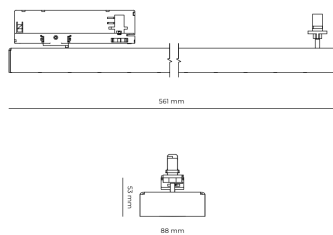

### Product technical data

Mains voltage	220 - 240V AC, 50/60Hz	Ripple	5 %
Connection method	3-phase track adapter	Inrush current	7 A
Dimming type	Non-dimmable	Inrush time	28 μs
IP rating	20	Optical system	Lenses
Protection class	II	Optical part material	PMMA
Ambient temperature	0 to +25 °C	Housing material	Aluminium
Light source	LED	Surface finish	Powder coated
Colour temperature	4000k	Width	44.00 cm
Color rendering index	80	Height	53.00 cm
Rated luminous flux	3,582 lm	Length	1,122.00 cm
Connected load	25.97 W	Weight	2.80 kg
Luminous efficacy	137.9 lm/W	Service lifetime (L80 B10)	50 000 h
		Warranty	5 years

### Dimensions