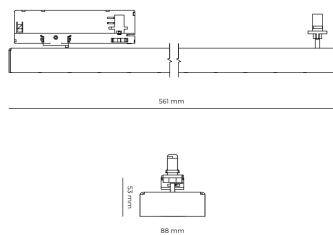

LED 220-240 V IP20    UGR < 19 CCT 3000 k CRI 80+

Product technical data

Mains voltage	220 - 240V AC, 50/60Hz	Ripple	5 %
Connection method	3-phase track adapter	Inrush current	7 A
Dimming type	Non-dimmable	Inrush time	28 μs
IP rating	20	Optical system	Lenses
Protection class	II	Optical part material	PMMA
Ambient temperature	0 to +25 °C	Housing material	Aluminium
Light source	LED	Surface finish	Powder coated
Colour temperature	3000k	Width	44.00 cm
Color rendering index	80	Height	53.00 cm
Rated luminous flux	3,410 lm	Length	1,122.00 cm
Connected load	25.97 W	Weight	2.80 kg
Luminous efficacy	131.3 lm/W	Service lifetime (L80 B10)	50 000 h
		Warranty	5 years

Dimensions

Light distribution