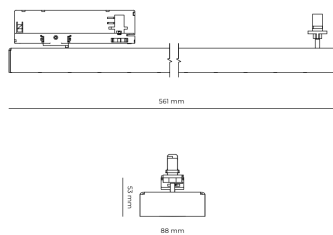

LED 220-240 V IP20    UGR < 19 CCT 5000 k CRI 90+

Product technical data

Mains voltage	220 - 240V AC, 50/60Hz	Ripple	5 %
Connection method	3-phase track adapter	Inrush current	7 A
Dimming type	Non-dimmable	Inrush time	28 μs
IP rating	20	Optical system	Lenses
Protection class	II	Optical part material	PMMA
Ambient temperature	0 to +25 °C	Housing material	Aluminium
Light source	LED	Surface finish	Powder coated
Colour temperature	5000k	Width	44.00 cm
Color rendering index	90	Height	53.00 cm
Rated luminous flux	3,179 lm	Length	1,122.00 cm
Connected load	27.57 W	Weight	2.80 kg
Luminous efficacy	115.3 lm/W	Service lifetime (L80 B10)	50 000 h
		Warranty	5 years

Dimensions

Light distribution