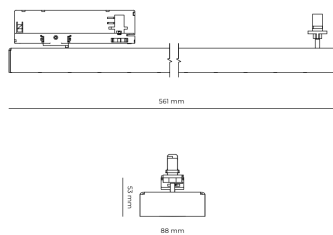

### Product technical data

Mains voltage	220 - 240V AC, 50/60Hz	Ripple	5 %
Connection method	3-phase track adapter	Inrush current	7 A
Dimming type	Non-dimmable	Inrush time	28 μs
IP rating	20	Optical system	Lenses
Protection class	II	Optical part material	PMMA
Ambient temperature	0 to +25 °C	Housing material	Aluminium
Light source	LED	Surface finish	Powder coated
Colour temperature	4000k	Width	44.00 cm
Color rendering index	90	Height	53.00 cm
Rated luminous flux	2,524 lm	Length	1,122.00 cm
Connected load	22.72 W	Weight	2.80 kg
Luminous efficacy	111.1 lm/W	Service lifetime (L80 B10)	50 000 h
		Warranty	5 years

### Dimensions