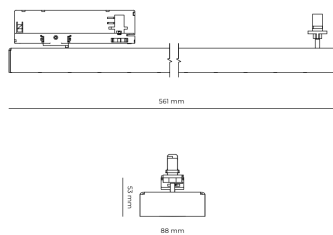

### Product technical data

Mains voltage	220 - 240V AC, 50/60Hz	Ripple	5 %
Connection method	3-phase track adapter	Inrush current	7 A
Dimming type	Non-dimmable	Inrush time	28 μs
IP rating	20	Optical system	Lenses
Protection class	II	Optical part material	PMMA
Ambient temperature	0 to +25 °C	Housing material	Aluminium
Light source	LED	Surface finish	Powder coated
Colour temperature	4000k	Width	44.00 cm
Color rendering index	80	Height	53.00 cm
Rated luminous flux	3,070 lm	Length	1,122.00 cm
Connected load	25.97 W	Weight	2.80 kg
Luminous efficacy	118.2 lm/W	Service lifetime (L80 B10)	50 000 h
		Warranty	5 years

### Dimensions