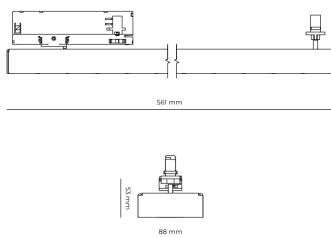

### Product technical data

Mains voltage	220 - 240V AC, 50/60Hz	Ripple	3 %
Connection method	3-phase track adapter	DALI address	1
Dimming type	DALI	Standby power	0.25 W
IP rating	20	Inrush current	18 A
Protection class	II	Inrush time	104 µs
Ambient temperature	0 to +25 °C	Optical system	Lenses
Light source	LED	Optical part material	PMMA
Colour temperature	3000k	Housing material	Aluminium
Color rendering index	80	Surface finish	Powder coated
Rated luminous flux	3,501 lm	Width	44.00 cm
Connected load	26.96 W	Height	53.00 cm
Luminous efficacy	129.8 lm/W	Length	1,122.00 cm
		Weight	2.80 kg
		Service lifetime (L80 B10)	50 000 h
		Warranty	5 years

### Dimensions