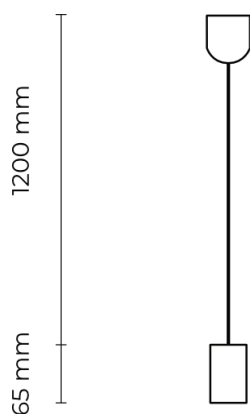

Technical datasheet

Simple-1,2m-BL-

Product description

ARLI Simple luminaires excel in their precise design and fabric quality. The offer includes 2 color versions of the luminaire body (black, white), which complements the 16 color versions of the textile cable, thus meeting all your expectations in adapting the luminaires to your ideas. The length of the lamp is 1.2 m.

E27 220-240 V
50-60 Hz **IP20**

Product technical data

Mains voltage	220 - 240V AC, 50/60Hz	Housing material	Plastic
Connection method	Plug-in terminal	Width	40.00 cm
Socket	E27 (max. 15W)	Height	40.00 cm
IP rating	20	Length	1,200.00 cm
Ambient temperature	0 to +25 °C	Weight	0.20 kg
Light source	Light bulb	Warranty	3 years

Dimensions

Available cable colors