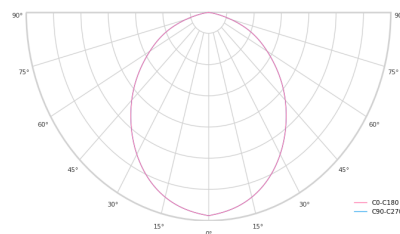

Optical system	Diffuser
Optical part material	PMMA
Housing material	Aluminium
Surface finish	Painted
Height	60.00 cm
Diameter	1,200.00 cm
Weight	12.20 kg
Service lifetime (L80 B10)	50 000 h
Warranty	5 years

Dimensions

Light distribution

Available cable colors