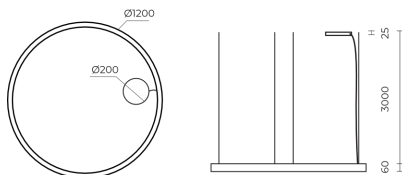

Technical datasheet

Ring-L-830-1-SUS-BL-

Product description

Ring is a circular LED luminaire with high-quality LED source with 50,000 hours lifetime and PMMA diffuser for uniform light. Available in 3 sizes, color temperatures 3000K/4000K with CRI 80+. Suspended and surface mounting options with DALI control available. Wide range of cable colors. Ideal for offices and commercial spaces. 5-year warranty.

LED 220-240 V IP20   CCT CRI
 50-60 Hz 3000 k 80+

Product technical data

Mains voltage	220 - 240V AC, 50/60Hz
Connection method	Screw terminal
Dimming type	Non-dimmable
IP rating	20
Protection class	I
Ambient temperature	0 to +25 °C
Light source	LED
Colour temperature	3000k
Color rendering index	80
Rated luminous flux	6,600 lm
Connected load	75.00 W
Luminous efficacy	88.0 lm/W

Optical system	Diffuser
Optical part material	PMMA
Housing material	Aluminium
Surface finish	Painted
Height	60.00 cm
Diameter	1,200.00 cm
Weight	12.20 kg
Service lifetime (L80 B10)	50 000 h
Warranty	5 years

Dimensions

Light distribution

Available cable colors