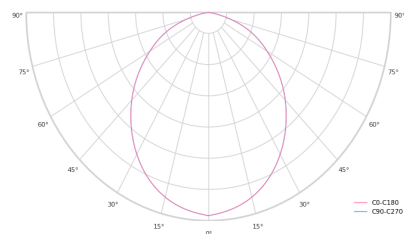

LED 220-240 V IP20   CCT CRI
 50-60 Hz 3000 k 80+

Product technical data

Mains voltage	220 - 240V AC, 50/60Hz
Connection method	Screw terminal
Dimming type	Non-dimmable
IP rating	20
Protection class	I
Ambient temperature	0 to +25 °C
Light source	LED
Colour temperature	3000k
Color rendering index	80
Rated luminous flux	6,600 lm
Connected load	75.00 W
Luminous efficacy	88.0 lm/W

Optical system	Diffuser
Optical part material	PMMA
Housing material	Aluminium
Surface finish	Painted
Height	60.00 cm
Diameter	1,200.00 cm
Weight	12.20 kg
Service lifetime (L80 B10)	50 000 h
Warranty	5 years

Dimensions

Light distribution

Available cable colors