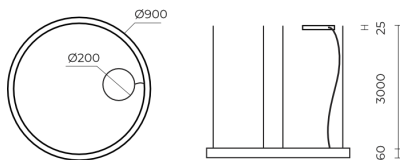

Technical datasheet

Ring-M-830-2-SUS-WH-

Product description

Ring is a circular LED luminaire with high-quality LED source with 50,000 hours lifetime and PMMA diffuser for uniform light. Available in 3 sizes, color temperatures 3000K/4000K with CRI 80+. Suspended and surface mounting options with DALI control available. Wide range of cable colors. Ideal for offices and commercial spaces. 5-year warranty.

LED 220-240 V 50-60 Hz **IP20**  **CE** **CCT 3000 k** **CRI 80+**

Product technical data

Mains voltage	220 - 240V AC, 50/60Hz
Connection method	Screw terminal
Dimming type	DALI
IP rating	20
Protection class	I
Ambient temperature	0 to +25 °C
Light source	LED
Colour temperature	3000k
Color rendering index	80
Rated luminous flux	5,016 lm
Connected load	57.00 W
Luminous efficacy	88.0 lm/W

Optical system	Diffuser
Optical part material	PMMA
Housing material	Aluminium
Surface finish	Painted
Height	60.00 cm
Diameter	900.00 cm
Weight	7.80 kg
Service lifetime (L80 B10)	50 000 h
Warranty	5 years

Dimensions

Light distribution

Available cable colors