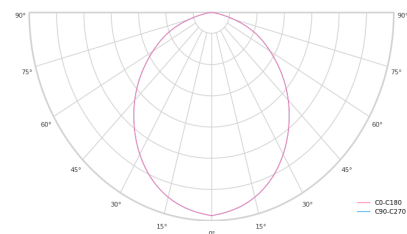

Optical system	Diffuser
Optical part material	PMMA
Housing material	Aluminium
Surface finish	Painted
Height	60.00 cm
Diameter	900.00 cm
Weight	7.80 kg
Service lifetime (L80 B10)	50 000 h
Warranty	5 years

Dimensions

Light distribution

Available cable colors