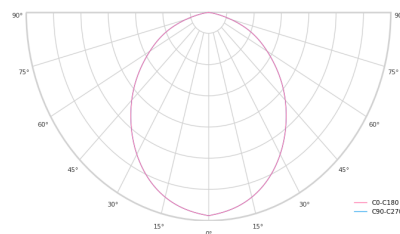

Optical system	Diffuser
Optical part material	PMMA
Housing material	Aluminium
Surface finish	Painted
Height	60.00 cm
Diameter	900.00 cm
Weight	7.80 kg
Service lifetime (L80 B10)	50 000 h
Warranty	5 years

Dimensions

Light distribution

Available cable colors