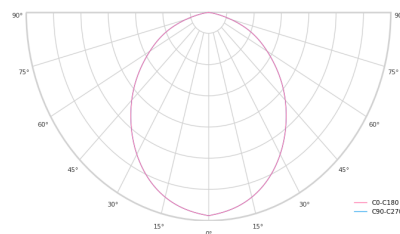

Optical system	Diffuser
Optical part material	PMMA
Housing material	Aluminium
Surface finish	Painted
Height	60.00 cm
Diameter	600.00 cm
Weight	4.90 kg
Service lifetime (L80 B10)	50 000 h
Warranty	5 years

Dimensions

Light distribution

Available cable colors