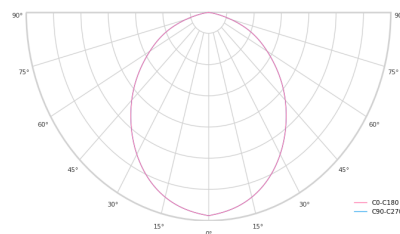

Light distribution