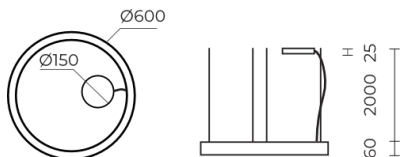

### Product description

Ring is a circular LED luminaire with high-quality LED source with 50,000 hours lifetime and PMMA diffuser for uniform light. Available in 3 sizes, color temperatures 3000K/4000K with CRI 80+. Suspended and surface mounting options with DALI control available. Wide range of cable colors. Ideal for offices and commercial spaces. 5-year warranty.

Optical system	Diffuser
Optical part material	PMMA
Housing material	Aluminium
Surface finish	Painted
Height	60.00 cm
Diameter	600.00 cm
Weight	4.90 kg
Service lifetime (L80 B10)	50 000 h
Warranty	5 years

### Dimensions