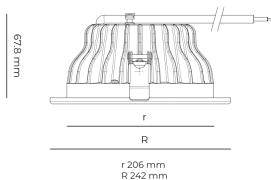

LED 220-240 V IP20
 50-60 Hz IP44

CCT
4000 k

CRI
80+

Product technical data

Mains voltage	220 - 240V AC, 50/60Hz
Connection method	Plug-in terminal
Dimming type	Non-dimmable
IP rating	44/20
Protection class	II
Ambient temperature	0 to +30 °C
Light source	LED
Colour temperature	4000k
Color rendering index	80
Rated luminous flux	2,865 lm
Connected load	26.20 W
Luminous efficacy	109.4 lm/W

Optical system	Reflector
Optical part material	Hardened glass
Housing material	Die-cast aluminium
Surface finish	Powder coated
Height	75.00 cm
Diameter	242.00 cm
Weight	1.00 kg
Service lifetime (L80 B10)	50 000 h
Warranty	5 years

Dimensions

Light distribution