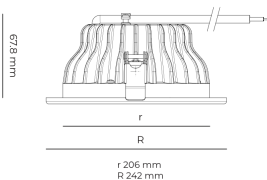

Technical datasheet

PRIME-8-M-840-1-PD-BL

ARLI

Product description

Prime is a recessed LED downlight with aluminum reflector and LED source with 50,000 hours lifetime. Available in 3 sizes and 3 power options, color temperatures 3000K/4000K with CRI 80+. Three light distribution types (Clear, Diffuse, Partly diffuse) with separate LED driver and DALI control option available. Ideal for offices, commercial spaces and residential buildings. 5-year warranty.

LED 220-240 V 50-60 Hz IP20 IP44  CE CCT 4000 k CRI 80+

Product technical data

Mains voltage	220 - 240V AC, 50/60Hz
Connection method	Plug-in terminal
Dimming type	Non-dimmable
IP rating	44/20
Protection class	II
Ambient temperature	0 to +30 °C
Light source	LED
Colour temperature	4000k
Color rendering index	80
Rated luminous flux	2,185 lm
Connected load	18.30 W
Luminous efficacy	119.4 lm/W

Optical system	Reflector
Optical part material	Hardened glass
Housing material	Die-cast aluminium
Surface finish	Powder coated
Height	75.00 cm
Diameter	242.00 cm
Weight	1.00 kg
Service lifetime (L80 B10)	50 000 h
Warranty	5 years

Dimensions

Light distribution