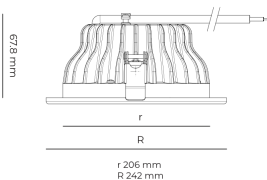

Technical datasheet

PRIME-8-M-830-1-PD-WH

ARLI

Product description

Prime is a recessed LED downlight with aluminum reflector and LED source with 50,000 hours lifetime. Available in 3 sizes and 3 power options, color temperatures 3000K/4000K with CRI 80+. Three light distribution types (Clear, Diffuse, Partly diffuse) with separate LED driver and DALI control option available. Ideal for offices, commercial spaces and residential buildings. 5-year warranty.

LED 220-240 V 50-60 Hz IP20 IP44   CCT 3000 k CRI 80+

Product technical data

Mains voltage	220 - 240V AC, 50/60Hz
Connection method	Plug-in terminal
Dimming type	Non-dimmable
IP rating	44/20
Protection class	II
Ambient temperature	0 to +30 °C
Light source	LED
Colour temperature	3000k
Color rendering index	80
Rated luminous flux	2,185 lm
Connected load	18.30 W
Luminous efficacy	119.4 lm/W

Optical system	Reflector
Optical part material	Hardened glass
Housing material	Die-cast aluminium
Surface finish	Powder coated
Height	75.00 cm
Diameter	242.00 cm
Weight	1.00 kg
Service lifetime (L80 B10)	50 000 h
Warranty	5 years

Dimensions

Light distribution