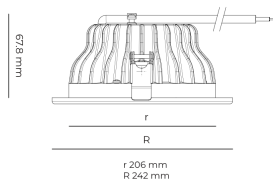

Technical datasheet

PRIME-8-L-840-2-C-WH

Product description

Prime is a recessed LED downlight with aluminum reflector and LED source with 50,000 hours lifetime. Available in 3 sizes and 3 power options, color temperatures 3000K/4000K with CRI 80+. Three light distribution types (Clear, Diffuse, Partly diffuse) with separate LED driver and DALI control option available. Ideal for offices, commercial spaces and residential buildings. 5-year warranty.

LED 220-240 V IP20   CCT CRI
 50-60 Hz IP44 4000 k 80+

Product technical data

Mains voltage	220 - 240V AC, 50/60Hz
Connection method	Plug-in terminal
Dimming type	DALI
IP rating	44/20
Protection class	II
Ambient temperature	0 to +30 °C
Light source	LED
Colour temperature	4000k
Color rendering index	80
Rated luminous flux	2,865 lm
Connected load	26.20 W
Luminous efficacy	109.4 lm/W

Optical system	Reflector
Optical part material	Hardened glass
Housing material	Die-cast aluminium
Surface finish	Powder coated
Height	75.00 cm
Diameter	242.00 cm
Weight	1.00 kg
Service lifetime (L80 B10)	50 000 h
Warranty	5 years

Dimensions

Light distribution