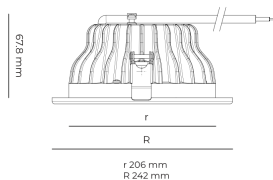

LED 220-240 V IP20
 50-60 Hz IP44

CCT
4000 k

CRI
80+

Product technical data

Mains voltage	220 - 240V AC, 50/60Hz
Connection method	Plug-in terminal
Dimming type	Non-dimmable
IP rating	44/20
Protection class	II
Ambient temperature	0 to +30 °C
Light source	LED
Colour temperature	4000k
Color rendering index	80
Rated luminous flux	2,865 lm
Connected load	26.20 W
Luminous efficacy	109.4 lm/W

Optical system	Reflector
Optical part material	Hardened glass
Housing material	Die-cast aluminium
Surface finish	Powder coated
Height	75.00 cm
Diameter	242.00 cm
Weight	1.00 kg
Service lifetime (L80 B10)	50 000 h
Warranty	5 years

Dimensions

Light distribution