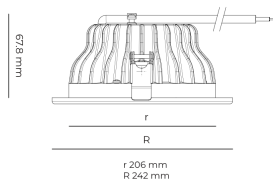

Technical datasheet

PRIME-8-L-830-2-C-WH

Product description

Prime is a recessed LED downlight with aluminum reflector and LED source with 50,000 hours lifetime. Available in 3 sizes and 3 power options, color temperatures 3000K/4000K with CRI 80+. Three light distribution types (Clear, Diffuse, Partly diffuse) with separate LED driver and DALI control option available. Ideal for offices, commercial spaces and residential buildings. 5-year warranty.

LED 220-240 V IP20   CCT CRI
 50-60 Hz IP44 3000 k 80+

Product technical data

| | |
|-----------------------|------------------------|
| Mains voltage | 220 - 240V AC, 50/60Hz |
| Connection method | Plug-in terminal |
| Dimming type | DALI |
| IP rating | 44/20 |
| Protection class | II |
| Ambient temperature | 0 to +30 °C |
| Light source | LED |
| Colour temperature | 3000k |
| Color rendering index | 80 |
| Rated luminous flux | 2,865 lm |
| Connected load | 26.20 W |
| Luminous efficacy | 109.4 lm/W |

| | |
|----------------------------|--------------------|
| Optical system | Reflector |
| Optical part material | Hardened glass |
| Housing material | Die-cast aluminium |
| Surface finish | Powder coated |
| Height | 75.00 cm |
| Diameter | 242.00 cm |
| Weight | 1.00 kg |
| Service lifetime (L80 B10) | 50 000 h |
| Warranty | 5 years |

Dimensions

Light distribution