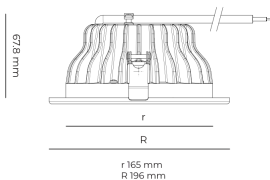

Technical datasheet

PRIME-6-L-830-1-C-WH

Product description

Prime is a recessed LED downlight with aluminum reflector and LED source with 50,000 hours lifetime. Available in 3 sizes and 3 power options, color temperatures 3000K/4000K with CRI 80+. Three light distribution types (Clear, Diffuse, Partly diffuse) with separate LED driver and DALI control option available. Ideal for offices, commercial spaces and residential buildings. 5-year warranty.

LED 220-240 V IP20   CCT CRI
 50-60 Hz IP44 3000 k 80+

Product technical data

Mains voltage	220 - 240V AC, 50/60Hz
Connection method	Plug-in terminal
Dimming type	Non-dimmable
IP rating	44/20
Protection class	II
Ambient temperature	0 to +30 °C
Light source	LED
Colour temperature	3000k
Color rendering index	80
Rated luminous flux	2,865 lm
Connected load	26.20 W
Luminous efficacy	109.4 lm/W

Optical system	Reflector
Optical part material	Hardened glass
Housing material	Die-cast aluminium
Surface finish	Powder coated
Height	75.00 cm
Diameter	196.00 cm
Weight	0.80 kg
Service lifetime (L80 B10)	50 000 h
Warranty	5 years

Dimensions

Light distribution