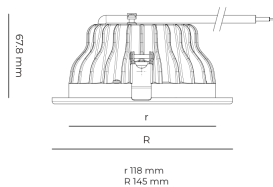

Technical datasheet

PRIME-4-L-830-1-C-WH

Product description

Prime is a recessed LED downlight with aluminum reflector and LED source with 50,000 hours lifetime. Available in 3 sizes and 3 power options, color temperatures 3000K/4000K with CRI 80+. Three light distribution types (Clear, Diffuse, Partly diffuse) with separate LED driver and DALI control option available. Ideal for offices, commercial spaces and residential buildings. 5-year warranty.

LED 220-240 V IP20 □ CE CCT CRI
 50-60 Hz IP44 3000 k 80+

Product technical data

Mains voltage	220 - 240V AC, 50/60Hz
Connection method	Plug-in terminal
Dimming type	Non-dimmable
IP rating	44/20
Protection class	II
Ambient temperature	0 to +30 °C
Light source	LED
Colour temperature	3000k
Color rendering index	80
Rated luminous flux	2,865 lm
Connected load	26.20 W
Luminous efficacy	109.4 lm/W

Optical system	Reflector
Optical part material	Hardened glass
Housing material	Die-cast aluminium
Surface finish	Powder coated
Height	75.00 cm
Diameter	145.00 cm
Weight	0.60 kg
Service lifetime (L80 B10)	50 000 h
Warranty	5 years

Dimensions

Light distribution