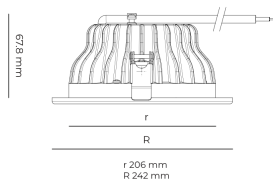

Technical datasheet

PRIME-8-M-840-2-D-WH

Product description

Prime is a recessed LED downlight with aluminum reflector and LED source with 50,000 hours lifetime. Available in 3 sizes and 3 power options, color temperatures 3000K/4000K with CRI 80+. Three light distribution types (Clear, Diffuse, Partly diffuse) with separate LED driver and DALI control option available. Ideal for offices, commercial spaces and residential buildings. 5-year warranty.

LED 220-240 V IP20   CCT CRI
 50-60 Hz IP44 4000 k 80+

Product technical data

Mains voltage	220 - 240V AC, 50/60Hz
Connection method	Plug-in terminal
Dimming type	DALI
IP rating	44/20
Protection class	II
Ambient temperature	0 to +30 °C
Light source	LED
Colour temperature	4000k
Color rendering index	80
Rated luminous flux	2,185 lm
Connected load	18.30 W
Luminous efficacy	119.4 lm/W

Optical system	Reflector
Optical part material	Hardened glass
Housing material	Die-cast aluminium
Surface finish	Powder coated
Height	75.00 cm
Diameter	242.00 cm
Weight	1.00 kg
Service lifetime (L80 B10)	50 000 h
Warranty	5 years

Dimensions

Light distribution