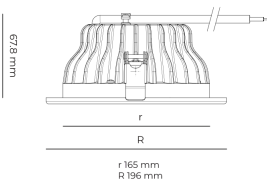

Technical datasheet

PRIME-6-M-840-1-C-WH

Product description

Prime is a recessed LED downlight with aluminum reflector and LED source with 50,000 hours lifetime. Available in 3 sizes and 3 power options, color temperatures 3000K/4000K with CRI 80+. Three light distribution types (Clear, Diffuse, Partly diffuse) with separate LED driver and DALI control option available. Ideal for offices, commercial spaces and residential buildings. 5-year warranty.

LED 220-240 V IP20   CCT CRI
 50-60 Hz IP44 4000 k 80+

Product technical data

Mains voltage	220 - 240V AC, 50/60Hz
Connection method	Plug-in terminal
Dimming type	Non-dimmable
IP rating	44/20
Protection class	II
Ambient temperature	0 to +30 °C
Light source	LED
Colour temperature	4000k
Color rendering index	80
Rated luminous flux	2,185 lm
Connected load	18.30 W
Luminous efficacy	119.4 lm/W

Optical system	Reflector
Optical part material	Hardened glass
Housing material	Die-cast aluminium
Surface finish	Powder coated
Height	75.00 cm
Diameter	196.00 cm
Weight	0.80 kg
Service lifetime (L80 B10)	50 000 h
Warranty	5 years

Dimensions

Light distribution