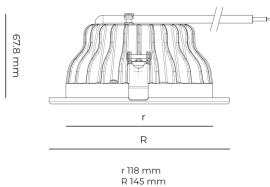

Technical datasheet

PRIME-4-M-840-1-C-WH

Product description

Prime is a recessed LED downlight with aluminum reflector and LED source with 50,000 hours lifetime. Available in 3 sizes and 3 power options, color temperatures 3000K/4000K with CRI 80+. Three light distribution types (Clear, Diffuse, Partly diffuse) with separate LED driver and DALI control option available. Ideal for offices, commercial spaces and residential buildings. 5-year warranty.

LED 220-240 V IP20   CCT CRI
 50-60 Hz IP44 4000 k 80+

Product technical data

Mains voltage	220 - 240V AC, 50/60Hz
Connection method	Plug-in terminal
Dimming type	Non-dimmable
IP rating	44/20
Protection class	II
Ambient temperature	0 to +30 °C
Light source	LED
Colour temperature	4000k
Color rendering index	80
Rated luminous flux	2,185 lm
Connected load	18.30 W
Luminous efficacy	119.4 lm/W

Optical system	Reflector
Optical part material	Hardened glass
Housing material	Die-cast aluminium
Surface finish	Powder coated
Height	75.00 cm
Diameter	145.00 cm
Weight	0.60 kg
Service lifetime (L80 B10)	50 000 h
Warranty	5 years

Dimensions

Light distribution