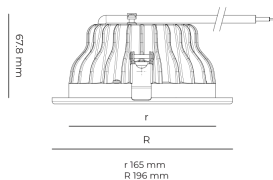

LED 220-240 V IP20
 50-60 Hz IP44

CCT
3000 k

CRI
80+

Product technical data

Mains voltage	220 - 240V AC, 50/60Hz
Connection method	Plug-in terminal
Dimming type	DALI
IP rating	44/20
Protection class	II
Ambient temperature	0 to +30 °C
Light source	LED
Colour temperature	3000k
Color rendering index	80
Rated luminous flux	2,185 lm
Connected load	18.30 W
Luminous efficacy	119.4 lm/W

Optical system	Reflector
Optical part material	Hardened glass
Housing material	Die-cast aluminium
Surface finish	Powder coated
Height	75.00 cm
Diameter	196.00 cm
Weight	0.80 kg
Service lifetime (L80 B10)	50 000 h
Warranty	5 years

Dimensions

Light distribution