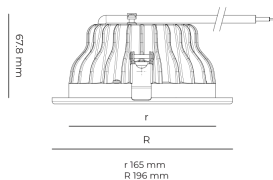

LED 220-240 V IP20
 50-60 Hz IP44

CCT
3000 k

CRI
80+

Product technical data

Mains voltage	220 - 240V AC, 50/60Hz
Connection method	Plug-in terminal
Dimming type	DALI
IP rating	44/20
Protection class	II
Ambient temperature	0 to +30 °C
Light source	LED
Colour temperature	3000k
Color rendering index	80
Rated luminous flux	1,575 lm
Connected load	12.60 W
Luminous efficacy	125.0 lm/W

Optical system	Reflector
Optical part material	Hardened glass
Housing material	Die-cast aluminium
Surface finish	Powder coated
Height	75.00 cm
Diameter	196.00 cm
Weight	0.80 kg
Service lifetime (L80 B10)	50 000 h
Warranty	5 years

Dimensions

Light distribution