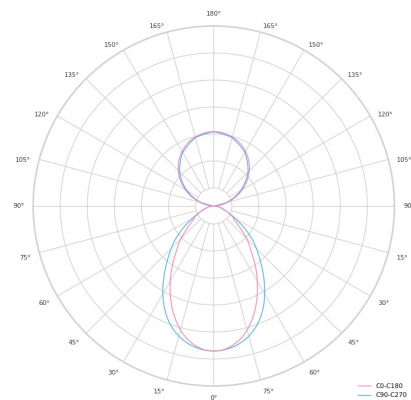

Technical datasheet

LINESUS2820-L-840-1-BL-DI/IND-

Product description

LINE Suspended is a pendant linear LED luminaire with high-quality LED source with 50,000 hours lifetime and PMMA diffuser. Available in 5 sizes (572-2820mm), color temperatures 3000K/4000K with CRI 80+/90+. Direct and indirect lighting options with DALI control available. Wide range of cable colors. Ideal for offices and commercial spaces. 5-year warranty.

LED 220-240 V 50-60Hz **IP20** **CCT 4000 k** **CRI 80+**

Product technical data

Mains voltage	220 - 240V AC, 50/60Hz
Connection method	Plug-in terminal
Dimming type	Non-dimmable
IP rating	20
Protection class	I
Ambient temperature	0 to +25 °C
Light source	LED
Colour temperature	4000k
Color rendering index	80
Rated luminous flux	7,390 lm
Connected load	124.31 W
Luminous efficacy	109.1 lm/W

Ripple	2 %
Inrush current	55 A
Inrush time	188 μs
Optical system	Diffuser
Optical part material	PMMA
Housing material	Aluminium
Surface finish	Powder coated
Width	50.00 cm
Height	70.00 cm
Length	2,820.00 cm
Weight	6.80 kg
Service lifetime (L80 B10)	50 000 h
Warranty	5 years

Dimensions

Light distribution

Available cable colors