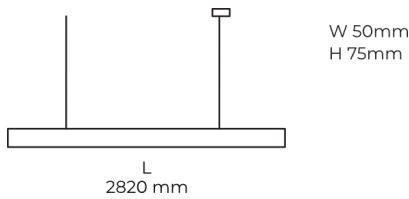

Technical datasheet

LINESUS2820-L-840-1-BL-DI/IND-

Product description

LINE Suspended is a pendant linear LED luminaire with high-quality LED source with 50,000 hours lifetime and PMMA diffuser. Available in 5 sizes (572-2820mm), color temperatures 3000K/4000K with CRI 80+/90+. Direct and indirect lighting options with DALI control available. Wide range of cable colors. Ideal for offices and commercial spaces. 5-year warranty.

LED 220-240 V 50-60Hz **IP20** **CCT 4000 k** **CRI 80+**

Product technical data

Mains voltage	220 - 240V AC, 50/60Hz
Connection method	Plug-in terminal
Dimming type	Non-dimmable
IP rating	20
Protection class	I
Ambient temperature	0 to +25 °C
Light source	LED
Colour temperature	4000k
Color rendering index	80
Rated luminous flux	7,390 lm
Connected load	124.31 W
Luminous efficacy	109.1 lm/W

Ripple	2 %
Inrush current	55 A
Inrush time	188 μs
Optical system	Diffuser
Optical part material	PMMA
Housing material	Aluminium
Surface finish	Powder coated
Width	50.00 cm
Height	70.00 cm
Length	2,820.00 cm
Weight	6.80 kg
Service lifetime (L80 B10)	50 000 h
Warranty	5 years

Dimensions

Light distribution

Available cable colors