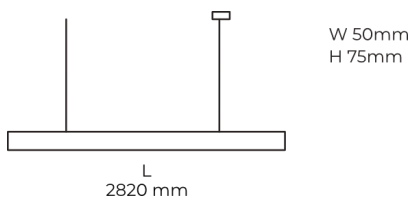

Technical datasheet

LINESUS2820-M-940-1-BL-DI-

Product description

LINE Suspended is a pendant linear LED luminaire with high-quality LED source with 50,000 hours lifetime and PMMA diffuser. Available in 5 sizes (572-2820mm), color temperatures 3000K/4000K with CRI 80+/90+. Direct and indirect lighting options with DALI control available. Wide range of cable colors. Ideal for offices and commercial spaces. 5-year warranty.

LED 220-240 V IP20 CCT 4000 k CRI 90+

Product technical data

Mains voltage	220 - 240V AC, 50/60Hz
Connection method	Plug-in terminal
Dimming type	Non-dimmable
IP rating	20
Protection class	I
Ambient temperature	0 to +25 °C
Light source	LED
Colour temperature	4000k
Color rendering index	90
Rated luminous flux	4,881 lm
Connected load	56.48 W
Luminous efficacy	86.4 lm/W

Ripple	2 %
Inrush current	18 A
Inrush time	44 μs
Optical system	Diffuser
Optical part material	PMMA
Housing material	Aluminium
Surface finish	Powder coated
Width	50.00 cm
Height	70.00 cm
Length	2,820.00 cm
Weight	6.80 kg
Service lifetime (L80 B10)	50 000 h
Warranty	5 years

Dimensions

Light distribution

Available cable colors