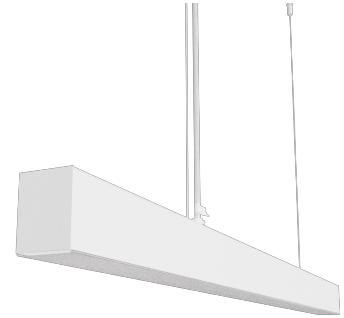

Technical datasheet

LINESUS2258-XL-940-1-WH-DI/IND-

Product description

LINE Suspended is a pendant linear LED luminaire with high-quality LED source with 50,000 hours lifetime and PMMA diffuser. Available in 5 sizes (572-2820mm), color temperatures 3000K/4000K with CRI 80+/90+. Direct and indirect lighting options with DALI control available. Wide range of cable colors. Ideal for offices and commercial spaces. 5-year warranty.

LED 220-240 V 50-60Hz **IP20**  **CE** **CCT 4000 k** **CRI 90+**

Product technical data

Mains voltage	220 - 240V AC, 50/60Hz	Ripple	2 %
Connection method	Plug-in terminal	Inrush current	35 A
Dimming type	Non-dimmable	Inrush time	162 μs
IP rating	20	Optical system	Diffuser
Protection class	I	Optical part material	PMMA
Ambient temperature	0 to +25 °C	Housing material	Aluminium
Light source	LED	Surface finish	Powder coated
Colour temperature	4000k	Width	50.00 cm
Color rendering index	90	Height	70.00 cm
Rated luminous flux	6,266 lm	Length	2,258.00 cm
Connected load	120.19 W	Weight	5.50 kg
Luminous efficacy	87.8 lm/W	Service lifetime (L80 B10)	50 000 h
		Warranty	5 years

Dimensions

Light distribution

Available cable colors