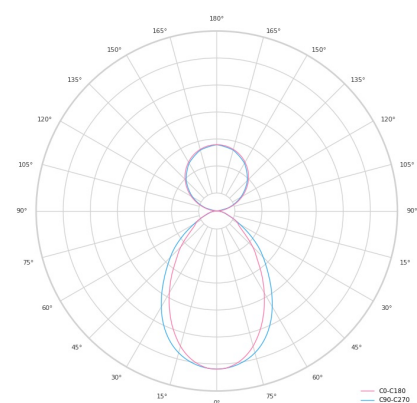

Technical datasheet

LINESUS2258-XL-940-1-WH-DI/IND-

Product description

LINE Suspended is a pendant linear LED luminaire with high-quality LED source with 50,000 hours lifetime and PMMA diffuser. Available in 5 sizes (572-2820mm), color temperatures 3000K/4000K with CRI 80+/90+. Direct and indirect lighting options with DALI control available. Wide range of cable colors. Ideal for offices and commercial spaces. 5-year warranty.

LED 220-240 V 50-60Hz **IP20**  **CE** **CCT 4000 k** **CRI 90+**

Product technical data

Mains voltage	220 - 240V AC, 50/60Hz	Ripple	2 %
Connection method	Plug-in terminal	Inrush current	35 A
Dimming type	Non-dimmable	Inrush time	162 μs
IP rating	20	Optical system	Diffuser
Protection class	I	Optical part material	PMMA
Ambient temperature	0 to +25 °C	Housing material	Aluminium
Light source	LED	Surface finish	Powder coated
Colour temperature	4000k	Width	50.00 cm
Color rendering index	90	Height	70.00 cm
Rated luminous flux	6,266 lm	Length	2,258.00 cm
Connected load	120.19 W	Weight	5.50 kg
Luminous efficacy	87.8 lm/W	Service lifetime (L80 B10)	50 000 h
		Warranty	5 years

Dimensions

Light distribution

Available cable colors