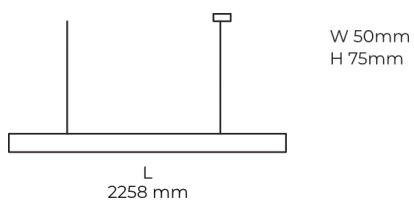

Technical datasheet

LINESUS2258-XL-940-1-WH-DI/IND-

Product description

LINE Suspended is a pendant linear LED luminaire with high-quality LED source with 50,000 hours lifetime and PMMA diffuser. Available in 5 sizes (572-2820mm), color temperatures 3000K/4000K with CRI 80+/90+. Direct and indirect lighting options with DALI control available. Wide range of cable colors. Ideal for offices and commercial spaces. 5-year warranty.

LED 220-240 V 50-60Hz **IP20**  **CE** **CCT 4000 k** **CRI 90+**

Product technical data

Mains voltage	220 - 240V AC, 50/60Hz	Ripple	2 %
Connection method	Plug-in terminal	Inrush current	35 A
Dimming type	Non-dimmable	Inrush time	162 μs
IP rating	20	Optical system	Diffuser
Protection class	I	Optical part material	PMMA
Ambient temperature	0 to +25 °C	Housing material	Aluminium
Light source	LED	Surface finish	Powder coated
Colour temperature	4000k	Width	50.00 cm
Color rendering index	90	Height	70.00 cm
Rated luminous flux	6,266 lm	Length	2,258.00 cm
Connected load	120.19 W	Weight	5.50 kg
Luminous efficacy	87.8 lm/W	Service lifetime (L80 B10)	50 000 h
		Warranty	5 years

Dimensions

Light distribution

Available cable colors