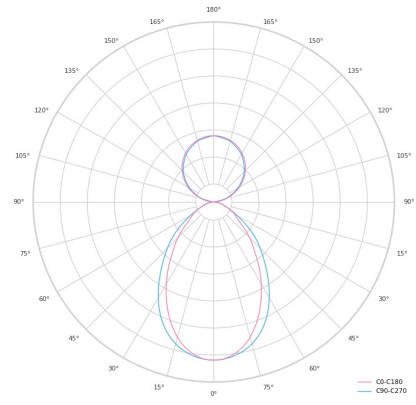

Technical datasheet

LINESUS2258-XL-930-2-BL-DI/IND-

Product description

LINE Suspended is a pendant linear LED luminaire with high-quality LED source with 50,000 hours lifetime and PMMA diffuser. Available in 5 sizes (572-2820mm), color temperatures 3000K/4000K with CRI 80+/90+. Direct and indirect lighting options with DALI control available. Wide range of cable colors. Ideal for offices and commercial spaces. 5-year warranty.

LED 220-240 V 50-60 Hz IP20   CCT 3000 k CRI 90+

Product technical data

Mains voltage	220 - 240V AC, 50/60Hz	Ripple	1 %
Connection method	Plug-in terminal	DALI address	2
Dimming type	DALI	Standby power	1.00 W
IP rating	20	Inrush current	71 A
Protection class	I	Inrush time	180 µs
Ambient temperature	0 to +25 °C	Optical system	Diffuser
Light source	LED	Optical part material	PMMA
Colour temperature	3000k	Housing material	Aluminium
Color rendering index	90	Surface finish	Powder coated
Rated luminous flux	5,861 lm	Width	50.00 cm
Connected load	123.20 W	Height	70.00 cm
Luminous efficacy	80.1 lm/W	Length	2,258.00 cm
		Weight	5.50 kg
		Service lifetime (L80 B10)	50 000 h
		Warranty	5 years

Dimensions

W 50mm
H 75mm

L
2258 mm

Light distribution

Available cable colors