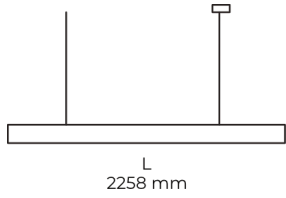

Technical datasheet

LINESUS2258-XL-930-2-BL-DI/IND-

Product description

LINE Suspended is a pendant linear LED luminaire with high-quality LED source with 50,000 hours lifetime and PMMA diffuser. Available in 5 sizes (572-2820mm), color temperatures 3000K/4000K with CRI 80+/90+. Direct and indirect lighting options with DALI control available. Wide range of cable colors. Ideal for offices and commercial spaces. 5-year warranty.

LED 220-240 V 50-60 Hz IP20   CCT 3000 k CRI 90+

Product technical data

Mains voltage	220 - 240V AC, 50/60Hz	Ripple	1 %
Connection method	Plug-in terminal	DALI address	2
Dimming type	DALI	Standby power	1.00 W
IP rating	20	Inrush current	71 A
Protection class	I	Inrush time	180 µs
Ambient temperature	0 to +25 °C	Optical system	Diffuser
Light source	LED	Optical part material	PMMA
Colour temperature	3000k	Housing material	Aluminium
Color rendering index	90	Surface finish	Powder coated
Rated luminous flux	5,861 lm	Width	50.00 cm
Connected load	123.20 W	Height	70.00 cm
Luminous efficacy	80.1 lm/W	Length	2,258.00 cm
		Weight	5.50 kg
		Service lifetime (L80 B10)	50 000 h
		Warranty	5 years

Dimensions

W 50mm
H 75mm

L
2258 mm

Light distribution

Available cable colors