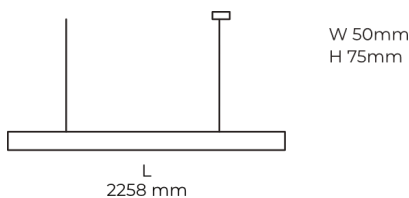

Technical datasheet

LINESUS2258-XL-840-1-WH-DI-

Product description

LINE Suspended is a pendant linear LED luminaire with high-quality LED source with 50,000 hours lifetime and PMMA diffuser. Available in 5 sizes (572-2820mm), color temperatures 3000K/4000K with CRI 80+/90+. Direct and indirect lighting options with DALI control available. Wide range of cable colors. Ideal for offices and commercial spaces. 5-year warranty.

LED 220-240 V 50-60Hz **IP20**  **CE** **CCT 4000 k** **CRI 80+**

Product technical data

Mains voltage	220 - 240V AC, 50/60Hz
Connection method	Plug-in terminal
Dimming type	Non-dimmable
IP rating	20
Protection class	I
Ambient temperature	0 to +25 °C
Light source	LED
Colour temperature	4000k
Color rendering index	80
Rated luminous flux	7,275 lm
Connected load	75.72 W
Luminous efficacy	96.1 lm/W

Ripple	2 %
Inrush current	18 A
Inrush time	44 µs
Optical system	Diffuser
Optical part material	PMMA
Housing material	Aluminium
Surface finish	Powder coated
Width	50.00 cm
Height	70.00 cm
Length	2,258.00 cm
Weight	5.50 kg
Service lifetime (L80 B10)	50 000 h
Warranty	5 years

Dimensions

Light distribution

Available cable colors