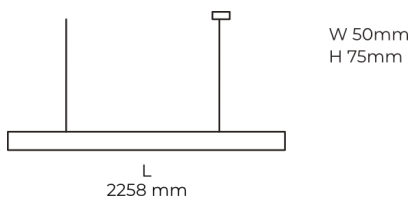

## Product description

LINE Suspended is a pendant linear LED luminaire with high-quality LED source with 50,000 hours lifetime and PMMA diffuser. Available in 5 sizes (572-2820mm), color temperatures 3000K/4000K with CRI 80+/90+. Direct and indirect lighting options with DALI control available. Wide range of cable colors. Ideal for offices and commercial spaces. 5-year warranty.

## Product technical data

<b>Mains voltage</b>	220 - 240V AC, 50/60Hz	<b>Ripple</b>	2 %
<b>Connection method</b>	Plug-in terminal	<b>Inrush current</b>	18 A
<b>Dimming type</b>	Non-dimmable	<b>Inrush time</b>	44 μs
<b>IP rating</b>	20	<b>Optical system</b>	Diffuser
<b>Protection class</b>	I	<b>Optical part material</b>	PMMA
<b>Ambient temperature</b>	0 to +25 °C	<b>Housing material</b>	Aluminium
<b>Light source</b>	LED	<b>Surface finish</b>	Powder coated
<b>Colour temperature</b>	3000k	<b>Width</b>	50.00 cm
<b>Color rendering index</b>	80	<b>Height</b>	70.00 cm
<b>Rated luminous flux</b>	6,925 lm	<b>Length</b>	2,258.00 cm
<b>Connected load</b>	75.72 W	<b>Weight</b>	5.50 kg
<b>Luminous efficacy</b>	91.5 lm/W	<b>Service lifetime (L80 B10)</b>	50 000 h
		<b>Warranty</b>	5 years

## Dimensions