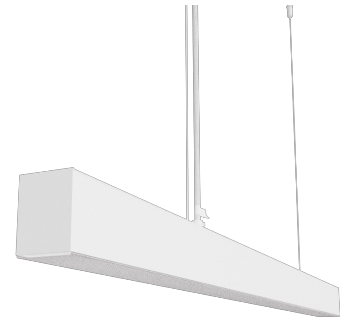

## LINESUS2258-L-930-2-WH-DI/IND-

### Product description

LINE Suspended is a pendant linear LED luminaire with high-quality LED source with 50,000 hours lifetime and PMMA diffuser. Available in 5 sizes (572-2820mm), color temperatures 3000K/4000K with CRI 80+/90+. Direct and indirect lighting options with DALI control available. Wide range of cable colors. Ideal for offices and commercial spaces. 5-year warranty.