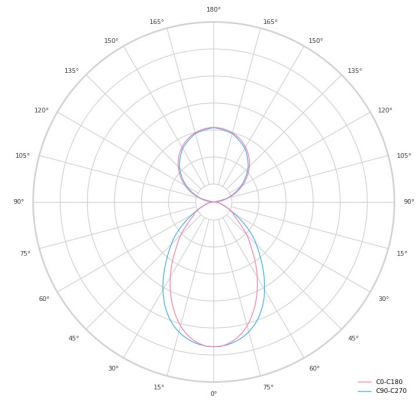

Light distribution