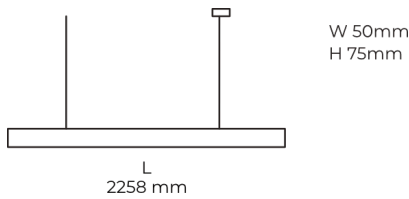

Technical datasheet

LINESUS2258-L-930-1-WH-DI-

Product description

LINE Suspended is a pendant linear LED luminaire with high-quality LED source with 50,000 hours lifetime and PMMA diffuser. Available in 5 sizes (572-2820mm), color temperatures 3000K/4000K with CRI 80+/90+. Direct and indirect lighting options with DALI control available. Wide range of cable colors. Ideal for offices and commercial spaces. 5-year warranty.

LED 220-240 V 50-60Hz **IP20** **CCT 3000 k** **CRI 90+**

Product technical data

Mains voltage	220 - 240V AC, 50/60Hz	Ripple	2 %
Connection method	Plug-in terminal	Inrush current	18 A
Dimming type	Non-dimmable	Inrush time	44 μs
IP rating	20	Optical system	Diffuser
Protection class	I	Optical part material	PMMA
Ambient temperature	0 to +25 °C	Housing material	Aluminium
Light source	LED	Surface finish	Powder coated
Colour temperature	3000k	Width	50.00 cm
Color rendering index	90	Height	70.00 cm
Rated luminous flux	4,771 lm	Length	2,258.00 cm
Connected load	61.53 W	Weight	5.50 kg
Luminous efficacy	77.5 lm/W	Service lifetime (L80 B10)	50 000 h
		Warranty	5 years

Dimensions

Light distribution

Available cable colors