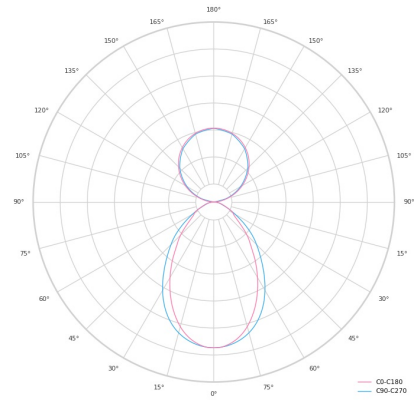

Technical datasheet

LINESUS2258-L-840-2-WH-DI/IND-

Product description

LINE Suspended is a pendant linear LED luminaire with high-quality LED source with 50,000 hours lifetime and PMMA diffuser. Available in 5 sizes (572-2820mm), color temperatures 3000K/4000K with CRI 80+/90+. Direct and indirect lighting options with DALI control available. Wide range of cable colors. Ideal for offices and commercial spaces. 5-year warranty.

LED 220-240 V 50-60Hz **IP20**  **CE** **CCT 4000 k** **CRI 80+**

Product technical data

Mains voltage	220 - 240V AC, 50/60Hz	Ripple	1 %
Connection method	Plug-in terminal	DALI address	2
Dimming type	DALI	Standby power	1.00 W
IP rating	20	Inrush current	71 A
Protection class	I	Inrush time	180 µs
Ambient temperature	0 to +25 °C	Optical system	Diffuser
Light source	LED	Optical part material	PMMA
Colour temperature	4000k	Housing material	Aluminium
Color rendering index	80	Surface finish	Powder coated
Rated luminous flux	5,912 lm	Width	50.00 cm
Connected load	101.48 W	Height	70.00 cm
Luminous efficacy	106.4 lm/W	Length	2,258.00 cm
		Weight	5.50 kg
		Service lifetime (L80 B10)	50 000 h
		Warranty	5 years

Dimensions

W 50mm
H 75mm

Light distribution

Available cable colors