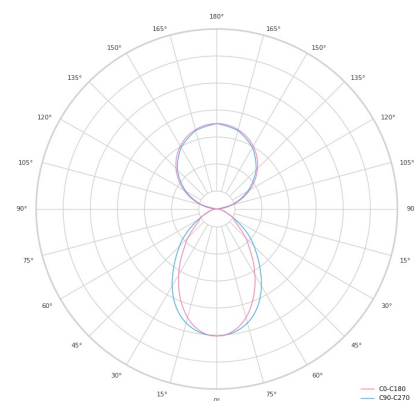

Technical datasheet

LINESUS2258-M-940-1-WH-DI/IND-

Product description

LINE Suspended is a pendant linear LED luminaire with high-quality LED source with 50,000 hours lifetime and PMMA diffuser. Available in 5 sizes (572-2820mm), color temperatures 3000K/4000K with CRI 80+/90+. Direct and indirect lighting options with DALI control available. Wide range of cable colors. Ideal for offices and commercial spaces. 5-year warranty.

LED 220-240 V 50-60Hz **IP20** **CE** **CCT 4000 k** **CRI 90+**

Product technical data

Mains voltage	220 - 240V AC, 50/60Hz
Connection method	Plug-in terminal
Dimming type	Non-dimmable
IP rating	20
Protection class	I
Ambient temperature	0 to +25 °C
Light source	LED
Colour temperature	4000k
Color rendering index	90
Rated luminous flux	3,905 lm
Connected load	84.70 W
Luminous efficacy	96.6 lm/W

Ripple	1 %
Inrush current	54 A
Inrush time	188 μs
Optical system	Diffuser
Optical part material	PMMA
Housing material	Aluminium
Surface finish	Powder coated
Width	50.00 cm
Height	70.00 cm
Length	2,258.00 cm
Weight	5.50 kg
Service lifetime (L80 B10)	50 000 h
Warranty	5 years

Dimensions

Light distribution

Available cable colors