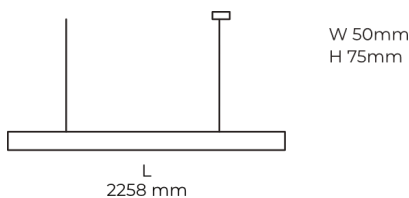

Technical datasheet

LINESUS2258-M-940-1-WH-DI/IND-

Product description

LINE Suspended is a pendant linear LED luminaire with high-quality LED source with 50,000 hours lifetime and PMMA diffuser. Available in 5 sizes (572-2820mm), color temperatures 3000K/4000K with CRI 80+/90+. Direct and indirect lighting options with DALI control available. Wide range of cable colors. Ideal for offices and commercial spaces. 5-year warranty.

LED 220-240 V 50-60Hz **IP20** **CE** **CCT 4000 k** **CRI 90+**

Product technical data

Mains voltage	220 - 240V AC, 50/60Hz
Connection method	Plug-in terminal
Dimming type	Non-dimmable
IP rating	20
Protection class	I
Ambient temperature	0 to +25 °C
Light source	LED
Colour temperature	4000k
Color rendering index	90
Rated luminous flux	3,905 lm
Connected load	84.70 W
Luminous efficacy	96.6 lm/W

Ripple	1 %
Inrush current	54 A
Inrush time	188 μs
Optical system	Diffuser
Optical part material	PMMA
Housing material	Aluminium
Surface finish	Powder coated
Width	50.00 cm
Height	70.00 cm
Length	2,258.00 cm
Weight	5.50 kg
Service lifetime (L80 B10)	50 000 h
Warranty	5 years

Dimensions

Light distribution

Available cable colors