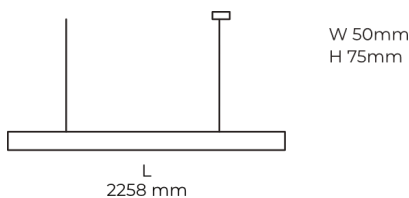

Technical datasheet

LINESUS2258-M-940-1-WH-DI-

Product description

LINE Suspended is a pendant linear LED luminaire with high-quality LED source with 50,000 hours lifetime and PMMA diffuser. Available in 5 sizes (572-2820mm), color temperatures 3000K/4000K with CRI 80+/90+. Direct and indirect lighting options with DALI control available. Wide range of cable colors. Ideal for offices and commercial spaces. 5-year warranty.

LED 220-240 V 50-60Hz **IP20** **CCT 4000 k** **CRI 90+**

Product technical data

Mains voltage	220 - 240V AC, 50/60Hz
Connection method	Plug-in terminal
Dimming type	Non-dimmable
IP rating	20
Protection class	I
Ambient temperature	0 to +25 °C
Light source	LED
Colour temperature	4000k
Color rendering index	90
Rated luminous flux	3,905 lm
Connected load	43.68 W
Luminous efficacy	89.4 lm/W

Ripple	1 %
Inrush current	37 A
Inrush time	188 μs
Optical system	Diffuser
Optical part material	PMMA
Housing material	Aluminium
Surface finish	Powder coated
Width	50.00 cm
Height	70.00 cm
Length	2,258.00 cm
Weight	5.50 kg
Service lifetime (L80 B10)	50 000 h
Warranty	5 years

Dimensions

Light distribution

Available cable colors