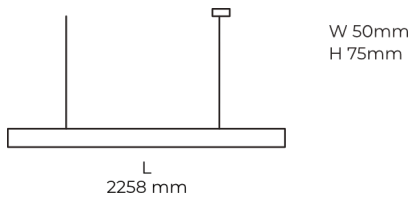

## Product description

LINE Suspended is a pendant linear LED luminaire with high-quality LED source with 50,000 hours lifetime and PMMA diffuser. Available in 5 sizes (572-2820mm), color temperatures 3000K/4000K with CRI 80+/90+. Direct and indirect lighting options with DALI control available. Wide range of cable colors. Ideal for offices and commercial spaces. 5-year warranty.

## Product technical data

Mains voltage	220 - 240V AC, 50/60Hz
Connection method	Plug-in terminal
Dimming type	Non-dimmable
IP rating	20
Protection class	I
Ambient temperature	0 to +25 °C
Light source	LED
Colour temperature	4000k
Color rendering index	90
Rated luminous flux	3,905 lm
Connected load	43.68 W
Luminous efficacy	89.4 lm/W

Ripple	1 %
Inrush current	37 A
Inrush time	188 μs
Optical system	Diffuser
Optical part material	PMMA
Housing material	Aluminium
Surface finish	Powder coated
Width	50.00 cm
Height	70.00 cm
Length	2,258.00 cm
Weight	5.50 kg
Service lifetime (L80 B10)	50 000 h
Warranty	5 years

## Dimensions