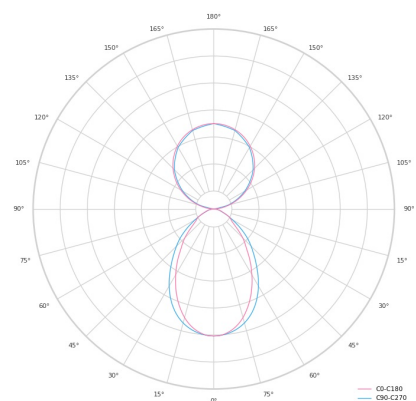

Light distribution