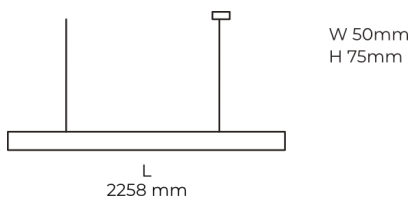

## Product description

LINE Suspended is a pendant linear LED luminaire with high-quality LED source with 50,000 hours lifetime and PMMA diffuser. Available in 5 sizes (572-2820mm), color temperatures 3000K/4000K with CRI 80+/90+. Direct and indirect lighting options with DALI control available. Wide range of cable colors. Ideal for offices and commercial spaces. 5-year warranty.

## Product technical data

<b>Mains voltage</b>	220 - 240V AC, 50/60Hz	<b>Ripple</b>	1 %
<b>Connection method</b>	Plug-in terminal	<b>Inrush current</b>	54 A
<b>Dimming type</b>	Non-dimmable	<b>Inrush time</b>	188 μs
<b>IP rating</b>	20	<b>Optical system</b>	Diffuser
<b>Protection class</b>	I	<b>Optical part material</b>	PMMA
<b>Ambient temperature</b>	0 to +25 °C	<b>Housing material</b>	Aluminium
<b>Light source</b>	LED	<b>Surface finish</b>	Powder coated
<b>Colour temperature</b>	4000k	<b>Width</b>	50.00 cm
<b>Color rendering index</b>	80	<b>Height</b>	70.00 cm
<b>Rated luminous flux</b>	4,501 lm	<b>Length</b>	2,258.00 cm
<b>Connected load</b>	81.97 W	<b>Weight</b>	5.50 kg
<b>Luminous efficacy</b>	114.5 lm/W	<b>Service lifetime (L80 B10)</b>	50 000 h
		<b>Warranty</b>	5 years

## Dimensions