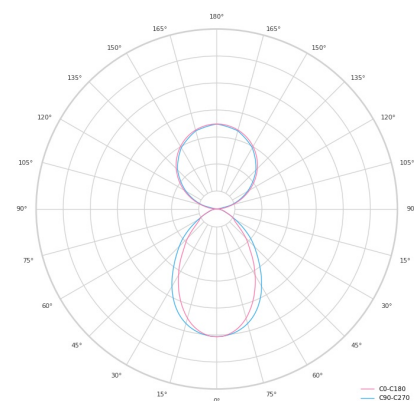

Light distribution