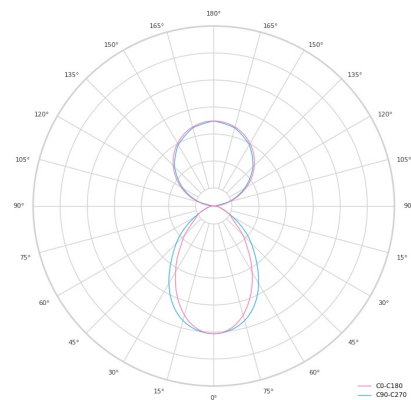

Technical datasheet

LINESUS2258-M-830-1-BL-DI/IND-

Product description

LINE Suspended is a pendant linear LED luminaire with high-quality LED source with 50,000 hours lifetime and PMMA diffuser. Available in 5 sizes (572-2820mm), color temperatures 3000K/4000K with CRI 80+/90+. Direct and indirect lighting options with DALI control available. Wide range of cable colors. Ideal for offices and commercial spaces. 5-year warranty.

LED 220-240 V 50-60Hz **IP20** **CCT 3000 k** **CRI 80+**

Product technical data

Mains voltage	220 - 240V AC, 50/60Hz	Ripple	1 %
Connection method	Plug-in terminal	Inrush current	54 A
Dimming type	Non-dimmable	Inrush time	188 μs
IP rating	20	Optical system	Diffuser
Protection class	I	Optical part material	PMMA
Ambient temperature	0 to +25 °C	Housing material	Aluminium
Light source	LED	Surface finish	Powder coated
Colour temperature	3000k	Width	50.00 cm
Color rendering index	80	Height	70.00 cm
Rated luminous flux	4,286 lm	Length	2,258.00 cm
Connected load	81.97 W	Weight	5.50 kg
Luminous efficacy	109.0 lm/W	Service lifetime (L80 B10)	50 000 h
		Warranty	5 years

Dimensions

Light distribution

Available cable colors