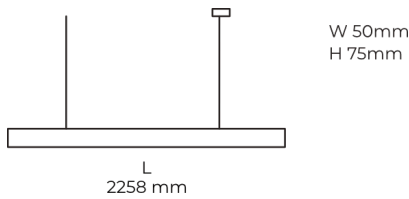

Technical datasheet

LINESUS2258-M-830-1-BL-DI/IND-

Product description

LINE Suspended is a pendant linear LED luminaire with high-quality LED source with 50,000 hours lifetime and PMMA diffuser. Available in 5 sizes (572-2820mm), color temperatures 3000K/4000K with CRI 80+/90+. Direct and indirect lighting options with DALI control available. Wide range of cable colors. Ideal for offices and commercial spaces. 5-year warranty.

LED 220-240 V 50-60Hz **IP20** **CCT 3000 k** **CRI 80+**

Product technical data

Mains voltage	220 - 240V AC, 50/60Hz	Ripple	1 %
Connection method	Plug-in terminal	Inrush current	54 A
Dimming type	Non-dimmable	Inrush time	188 μs
IP rating	20	Optical system	Diffuser
Protection class	I	Optical part material	PMMA
Ambient temperature	0 to +25 °C	Housing material	Aluminium
Light source	LED	Surface finish	Powder coated
Colour temperature	3000k	Width	50.00 cm
Color rendering index	80	Height	70.00 cm
Rated luminous flux	4,286 lm	Length	2,258.00 cm
Connected load	81.97 W	Weight	5.50 kg
Luminous efficacy	109.0 lm/W	Service lifetime (L80 B10)	50 000 h
		Warranty	5 years

Dimensions

Light distribution

Available cable colors