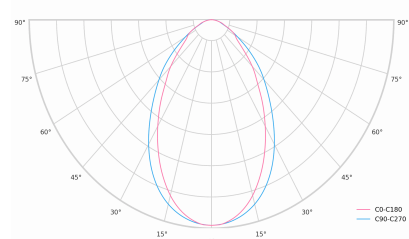

Light distribution