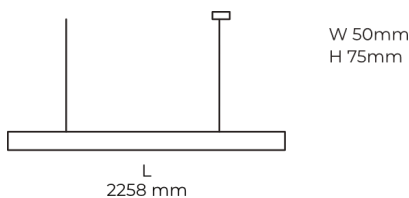

## Product description

LINE Suspended is a pendant linear LED luminaire with high-quality LED source with 50,000 hours lifetime and PMMA diffuser. Available in 5 sizes (572-2820mm), color temperatures 3000K/4000K with CRI 80+/90+. Direct and indirect lighting options with DALI control available. Wide range of cable colors. Ideal for offices and commercial spaces. 5-year warranty.

## Product technical data

Mains voltage	220 - 240V AC, 50/60Hz
Connection method	Plug-in terminal
Dimming type	Non-dimmable
IP rating	20
Protection class	I
Ambient temperature	0 to +25 °C
Light source	LED
Colour temperature	4000k
Color rendering index	90
Rated luminous flux	2,656 lm
Connected load	29.06 W
Luminous efficacy	91.4 lm/W

Ripple	1 %
Inrush current	17 A
Inrush time	162 µs
Optical system	Diffuser
Optical part material	PMMA
Housing material	Aluminium
Surface finish	Powder coated
Width	50.00 cm
Height	70.00 cm
Length	2,258.00 cm
Weight	5.50 kg
Service lifetime (L80 B10)	50 000 h
Warranty	5 years

## Dimensions