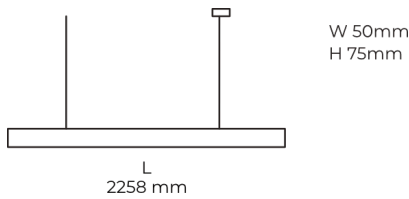

Technical datasheet

LINESUS2258-S-840-1-WH-DI/IND-

Product description

LINE Suspended is a pendant linear LED luminaire with high-quality LED source with 50,000 hours lifetime and PMMA diffuser. Available in 5 sizes (572-2820mm), color temperatures 3000K/4000K with CRI 80+/90+. Direct and indirect lighting options with DALI control available. Wide range of cable colors. Ideal for offices and commercial spaces. 5-year warranty.

LED 220-240 V 50-60Hz **IP20** **CCT 4000 k** **CRI 80+**

Product technical data

Mains voltage	220 - 240V AC, 50/60Hz	Ripple	1 %
Connection method	Plug-in terminal	Inrush current	34 A
Dimming type	Non-dimmable	Inrush time	162 μs
IP rating	20	Optical system	Diffuser
Protection class	I	Optical part material	PMMA
Ambient temperature	0 to +25 °C	Housing material	Aluminium
Light source	LED	Surface finish	Powder coated
Colour temperature	4000k	Width	50.00 cm
Color rendering index	80	Height	70.00 cm
Rated luminous flux	3,017 lm	Length	2,258.00 cm
Connected load	68.25 W	Weight	5.50 kg
Luminous efficacy	115.8 lm/W	Service lifetime (L80 B10)	50 000 h
		Warranty	5 years

Dimensions

Light distribution

Available cable colors