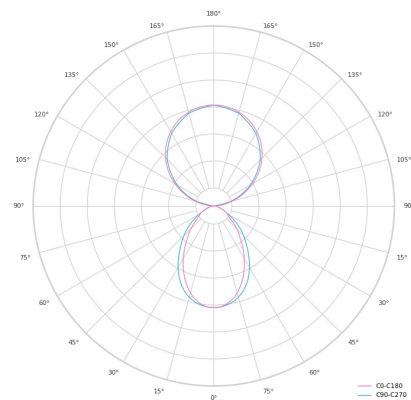

Technical datasheet

LINESUS2258-S-840-1-WH-DI/IND-

Product description

LINE Suspended is a pendant linear LED luminaire with high-quality LED source with 50,000 hours lifetime and PMMA diffuser. Available in 5 sizes (572-2820mm), color temperatures 3000K/4000K with CRI 80+/90+. Direct and indirect lighting options with DALI control available. Wide range of cable colors. Ideal for offices and commercial spaces. 5-year warranty.

LED 220-240 V 50-60Hz **IP20** **CCT 4000 k** **CRI 80+**

Product technical data

Mains voltage	220 - 240V AC, 50/60Hz	Ripple	1 %
Connection method	Plug-in terminal	Inrush current	34 A
Dimming type	Non-dimmable	Inrush time	162 μs
IP rating	20	Optical system	Diffuser
Protection class	I	Optical part material	PMMA
Ambient temperature	0 to +25 °C	Housing material	Aluminium
Light source	LED	Surface finish	Powder coated
Colour temperature	4000k	Width	50.00 cm
Color rendering index	80	Height	70.00 cm
Rated luminous flux	3,017 lm	Length	2,258.00 cm
Connected load	68.25 W	Weight	5.50 kg
Luminous efficacy	115.8 lm/W	Service lifetime (L80 B10)	50 000 h
		Warranty	5 years

Dimensions

Light distribution

Available cable colors