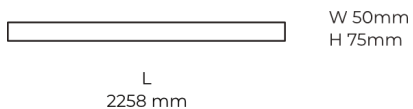

### Product description

LINE Surface is an elegant linear LED luminaire with high-quality LED source with 50,000 hours lifetime and PMMA diffuser for uniform light. Available in 5 sizes (572-2820mm), color temperatures 3000K/4000K with CRI 80+/90+. DALI control option available. Ideal for offices and commercial spaces. 5-year warranty.

### Product technical data

Mains voltage	220 - 240V AC, 50/60Hz	Ripple	1 %
Connection method	Plug-in terminal	DALI address	1
Dimming type	DALI	Standby power	0.50 W
IP rating	20	Inrush current	53 A
Protection class	I	Optical system	Diffuser
Ambient temperature	0 to +25 °C	Optical part material	PMMA
Light source	LED	Housing material	Aluminium
Colour temperature	4000k	Surface finish	Powder coated
Color rendering index	90	Width	50.00 cm
Rated luminous flux	6,266 lm	Height	70.00 cm
Connected load	79.15 W	Length	2,258.00 cm
Luminous efficacy	79.2 lm/W	Weight	5.50 kg
		Service lifetime (L80 B10)	50 000 h
		Warranty	5 years